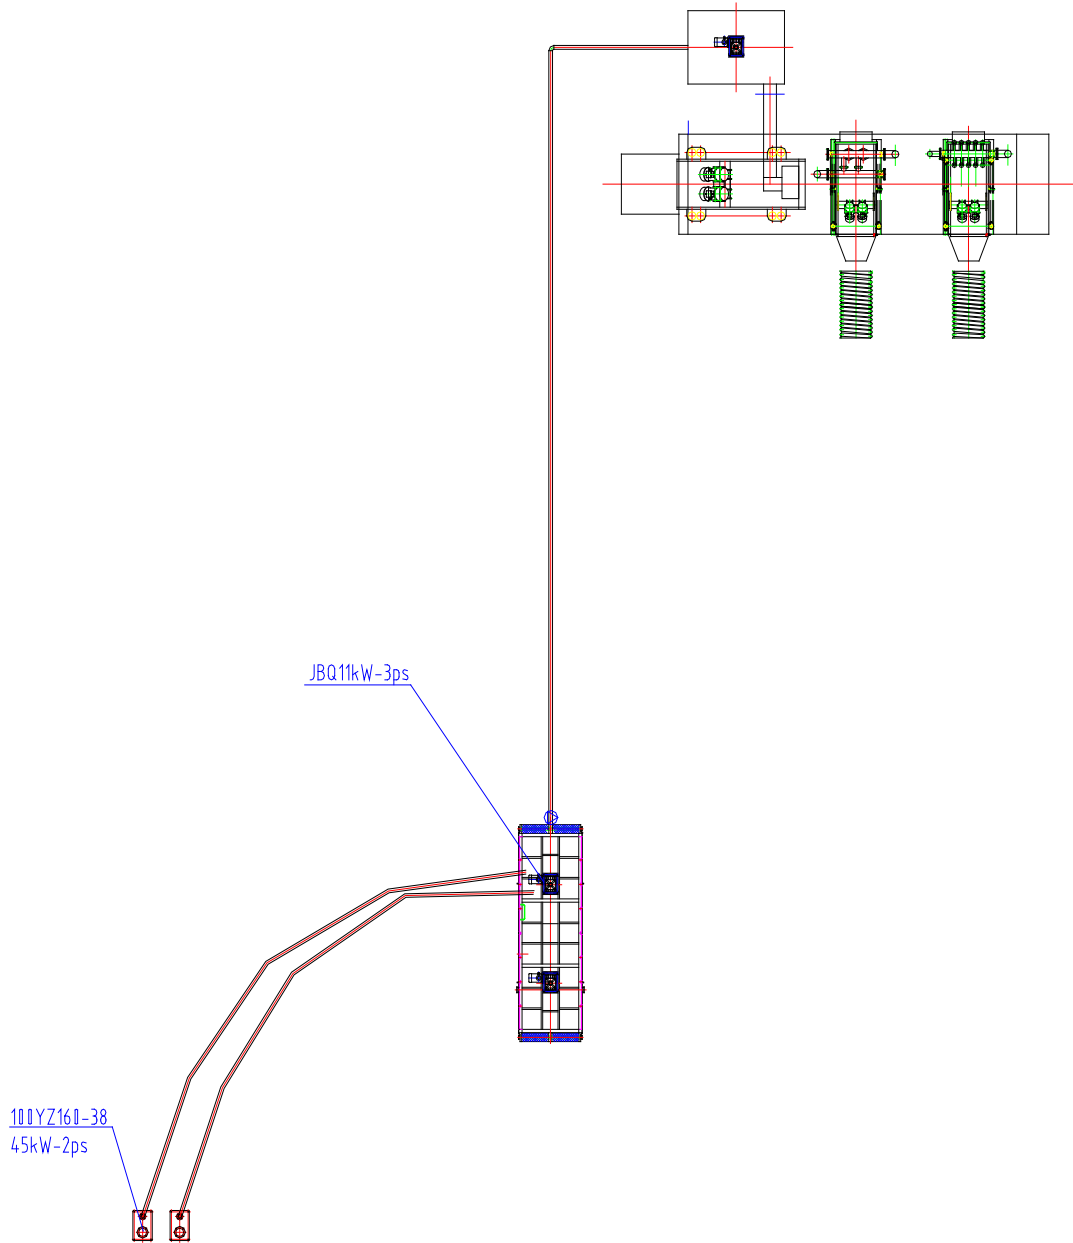

GN240 Mining Slurry Separation System

[Http://www.gnsolidscontrol.com](http://www.gnsolidscontrol.com)

Vertical view

Front View

Side View