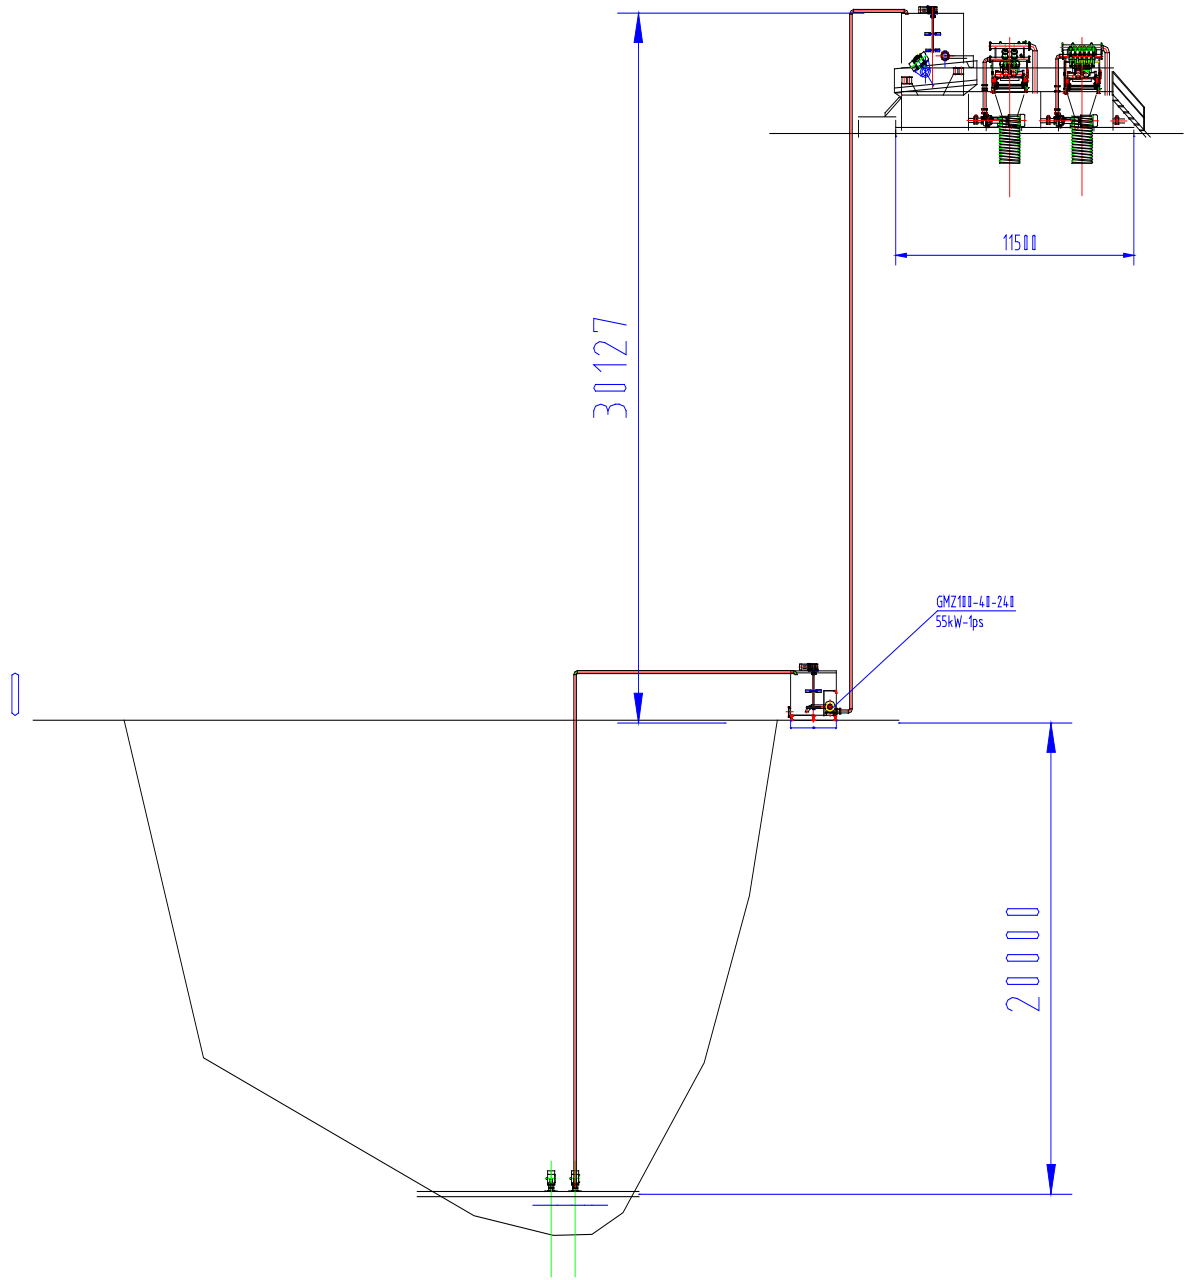

GN240 Mining Slurry Separation System

[Http://www.gnsolidscontrol.com](http://www.gnsolidscontrol.com)

Vertical view

Front View

Side View